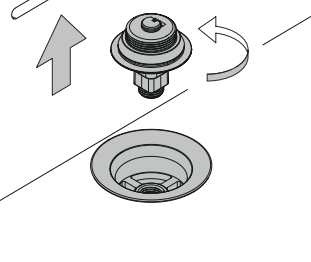

21 SYSTEM if included

CLICK SYSTEM

ALWAYS OPEN

CARE AND CLEANING INSTRUCTIONS

NEUTRAL SOAP

SOFT SPONGE

RINSE

DRY