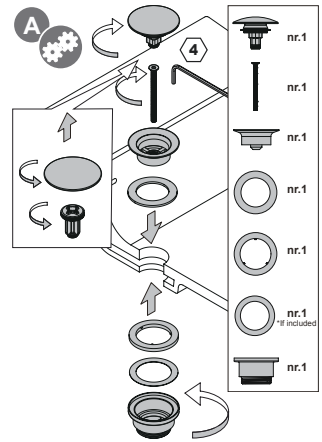

21 SYSTEM if included

CLICK SYSTEM

ALWAYS OPEN

CARE AND CLEANING INSTRUCTIONS

NEUTRAL SOAP

SOFT SPONGE

RINSE

DRY