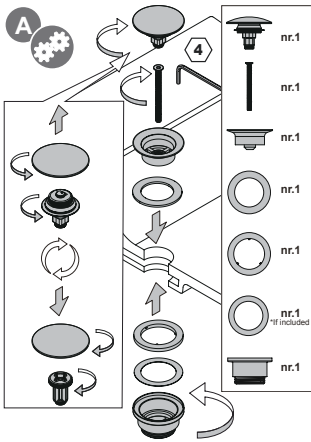

21 SYSTEM if included

CLICK SYSTEM

ALWAYS OPEN

CARE AND CLEANING INSTRUCTIONS

NEUTRAL SOAP

SOFT SPONGE

RINSE

DRY