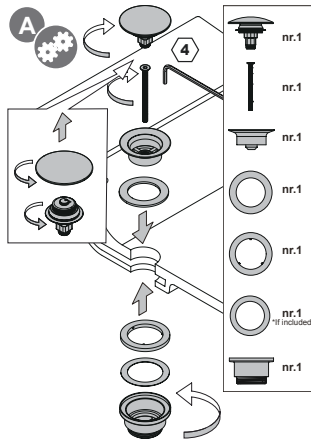

21 SYSTEM if included

CLICK SYSTEM

ALWAYS OPEN

CARE AND CLEANING INSTRUCTIONS

NEUTRAL SOAP

SOFT SPONGE

RINSE

DRY