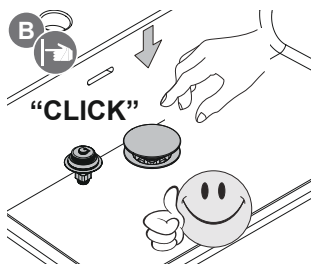

21 SYSTEM if included

CLICK SYSTEM

ALWAYS OPEN

CARE AND CLEANING INSTRUCTIONS

NEUTRAL SOAP

SOFT SPONGE

RINSE

DRY