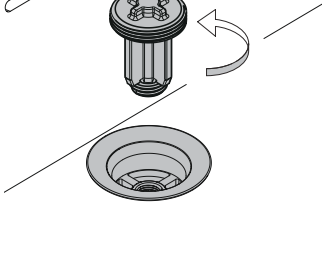

21 SYSTEM if included

CLICK SYSTEM

ALWAYS OPEN

CARE AND CLEANING INSTRUCTIONS

NEUTRAL SOAP

SOFT SPONGE

RINSE

DRY