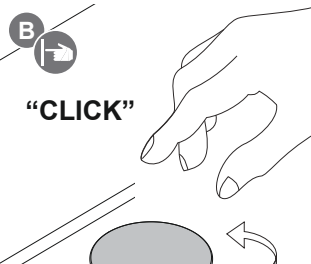

21 SYSTEM if included

CLICK SYSTEM

ALWAYS OPEN

CARE AND CLEANING INSTRUCTIONS

NEUTRAL SOAP

SOFT SPONGE

RINSE

DRY